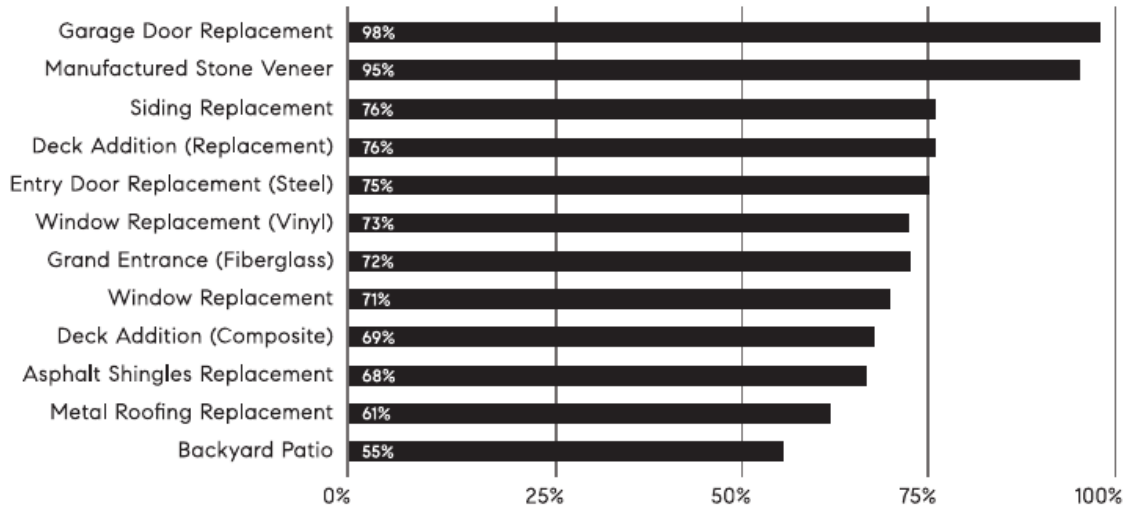

Home Remodeling Projects with the Highest ROI

EXTERIOR PROJECTS