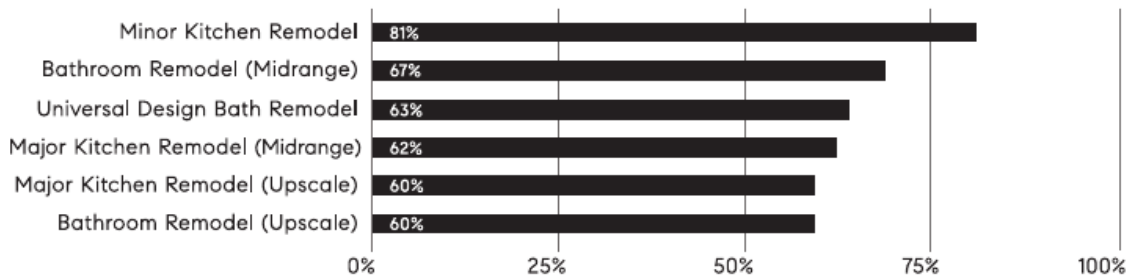

INTERIOR PROJECTS

Source: National Association of Realtors® 2019

For more free resources visit www.justin-morgan.com